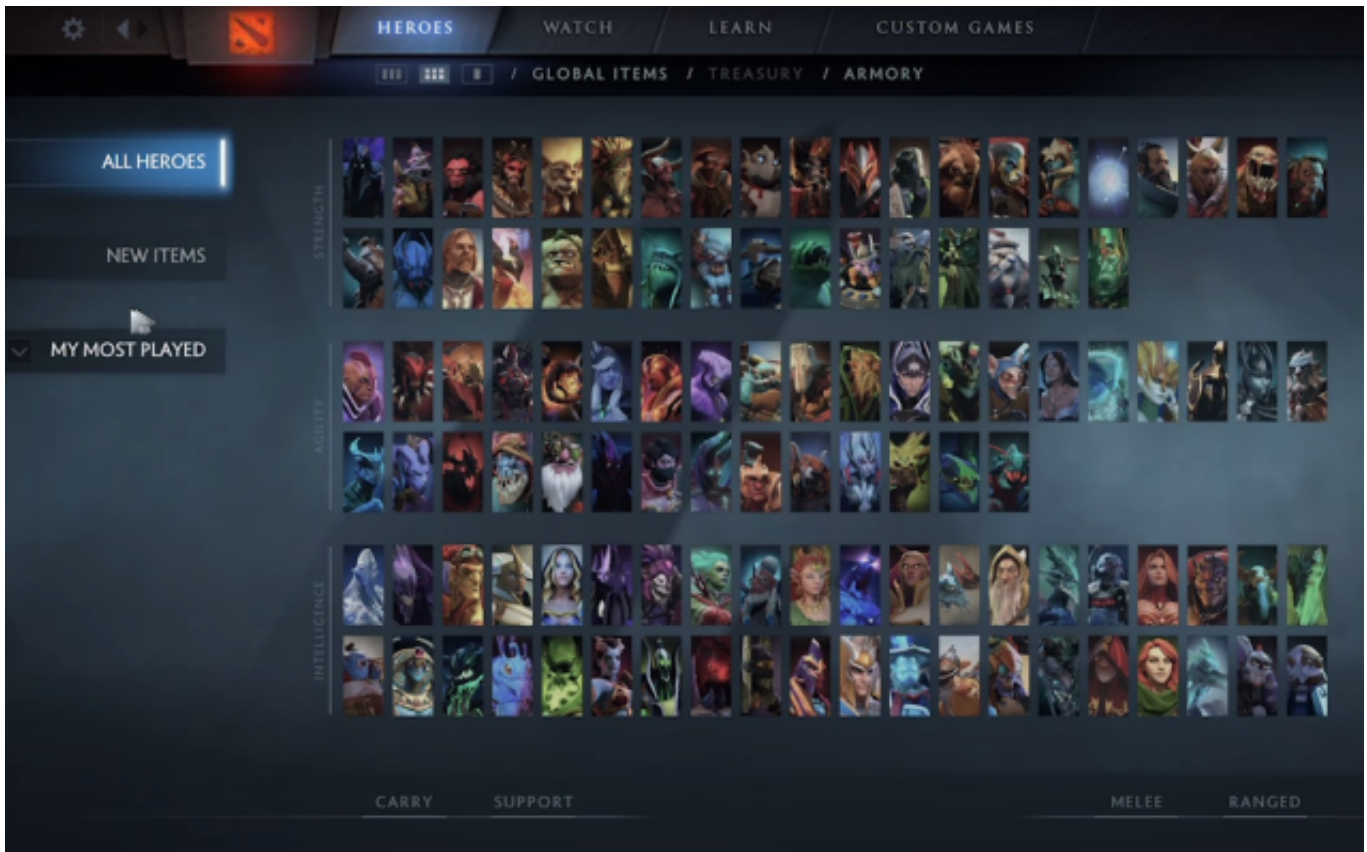

[Dota-2-v1014-Full-\[Non-Steam\]](#)

[Dota-2-v1014-Full-\[Non-Steam\]](#)

---

**Download**

---